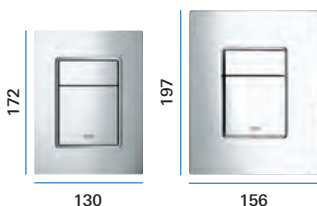

GROHE FLUSHING SYSTEMS FOR WALL HUNG WC

GROHE RAPID SL

Versatile, secure and quick method of installing wall hung WC.

UNIVERSAL CISTERN

- Dual flush
- Compatible with all GROHE flush plates including small, slim flush plates