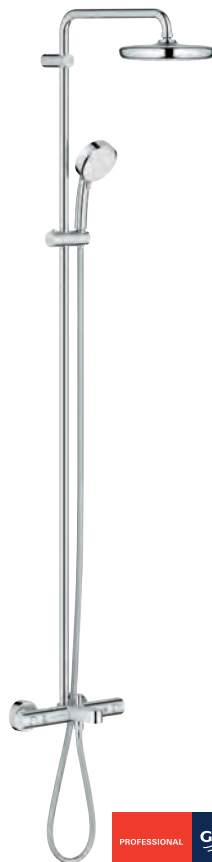

GROHE TEMPESTA COSMOPOLITAN

Tempesta thermostatic shower systems are the modern way to update a bathroom to a more sleek and comfortable space. Designed to be wall-mounted, these exposed shower systems feature either a Tempesta 160mm, Tempesta 210mm, Tempesta 250mm round or Tempesta 250mm square headshower, a Tempesta Cosmopolitan 100 hand shower, thermostat and shower rail in a one box solution.

27922000

£404.32

Tempesta Cosmopolitan 160 shower system thermostatic 160mm headshower 1 spray with Tempesta Cosmo 100 2 spray handshower
GROHE TurboStat thermostat ensures a constant temperature throughout

27922001

£445.21

Tempesta Cosmopolitan 210 shower system thermostatic 210mm headshower 1 spray with Tempesta Cosmo 100 2 spray handshower
GROHE TurboStat thermostat ensures a constant temperature throughout