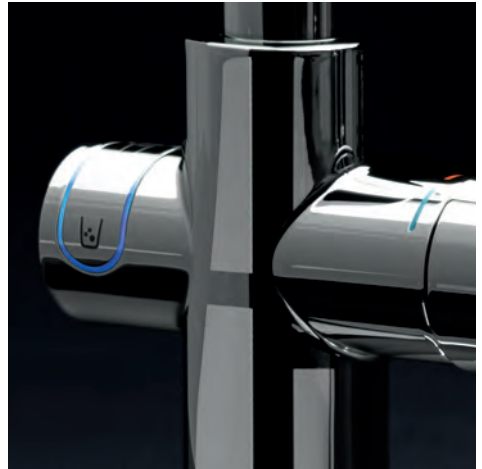

SUSTAINABILITY

Water is our passion. We care about every drop and our Corporate Social Responsibility commitment goes even beyond one element alone: We strive to protect all of our planet's resources for future generations.

CSR Award winner of the German Government, 2017