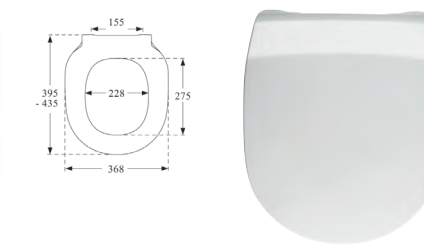

Code 6119 White £173.34
 Code 6120 Pergamon £173.34

Pressalit Connexion
 · Uni Combi Hinge
 · Soft Close
 · Antibacterial
 · Customised for
 Ideal Standard Connect
 · Concept 980011-DE9999

Code 6121 £185.82