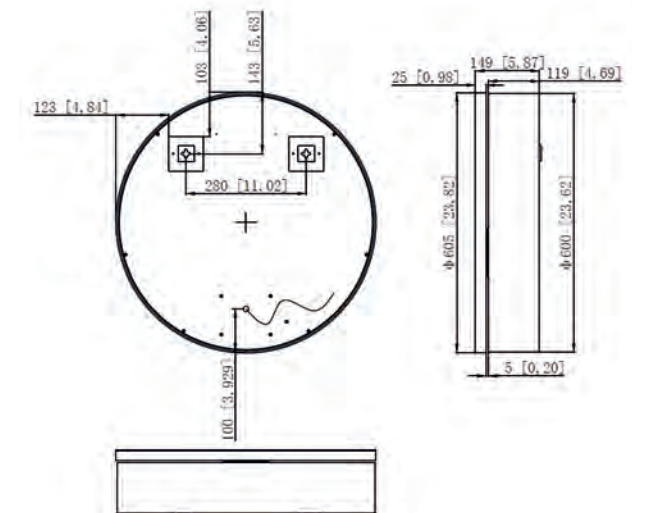

New

Poppy Double Door LED Mirror Cabinet

- 600x900x150mm
- IR Sensor*
- Wireless charge phone point
- USB + shaver sockets
- Double Door w. Open Shelf
- Two adjustable internal shelves
- Mirrored side panels