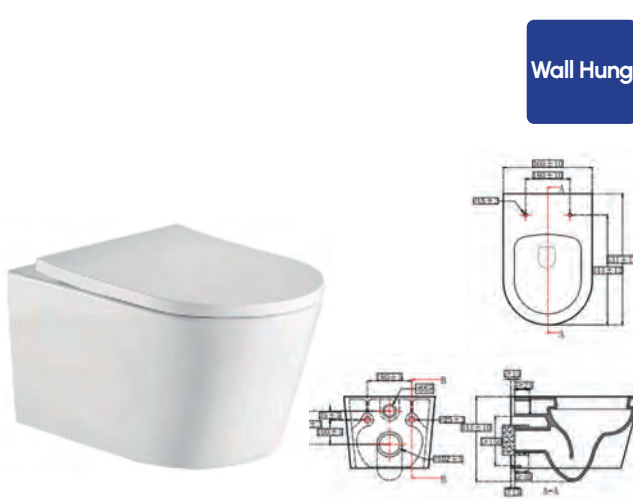

Ferrara Plus Wall Hung Rimless BTW D Shape Pan Seat

- Wrap Over, soft close UF Seat

Code 6028 £347.00