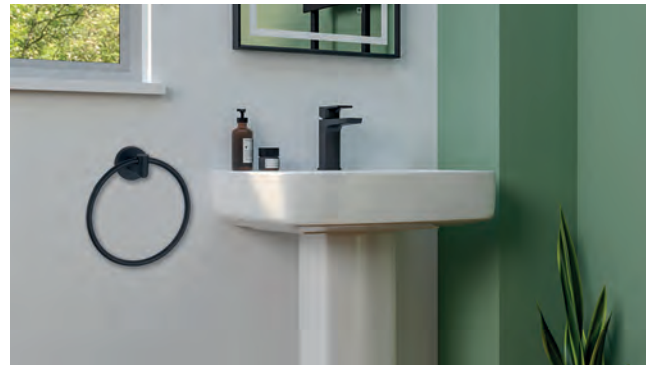

Code			
0014	Chrome	Round	£120.00
0042	Chrome	Square	£127.00

Melbourne Round

Metallic construction. Electroplating finish.

Melbourne Round Single Towel Rail

· 600mm

Code	Finish	Price
0230	Chrome	£47.00
0231	Matte Black	£51.00
0232	Brushed Brass	£67.00