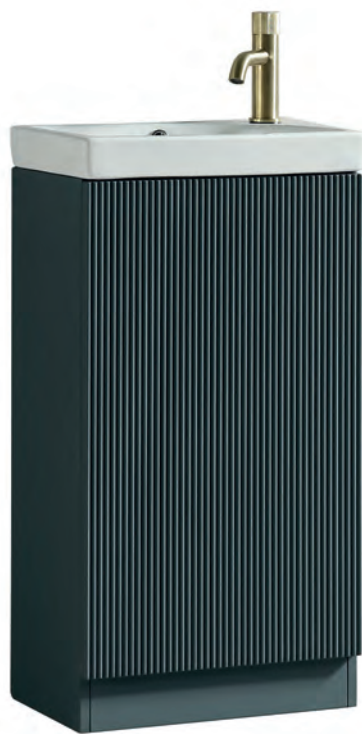

Pre-order for September Delivery

page 48

Plumbo Essentials

New Furniture Ranges

Flauto Mini

Midnight Shadow

Smoked Sage

Country Oak