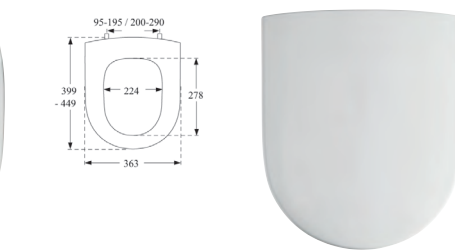

Code 6119 White £173.34
 Code 6120 Pergamon £173.34

Pressalit Connexion
 · Uni Combi Hinge
 · Soft Close
 · Antibacterial
 · Customised for
 Ideal Standard Connect
 · Concept 980011-DE9999

Code 6121 £185.82