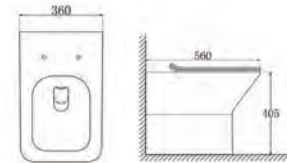

Pre-order for September Delivery