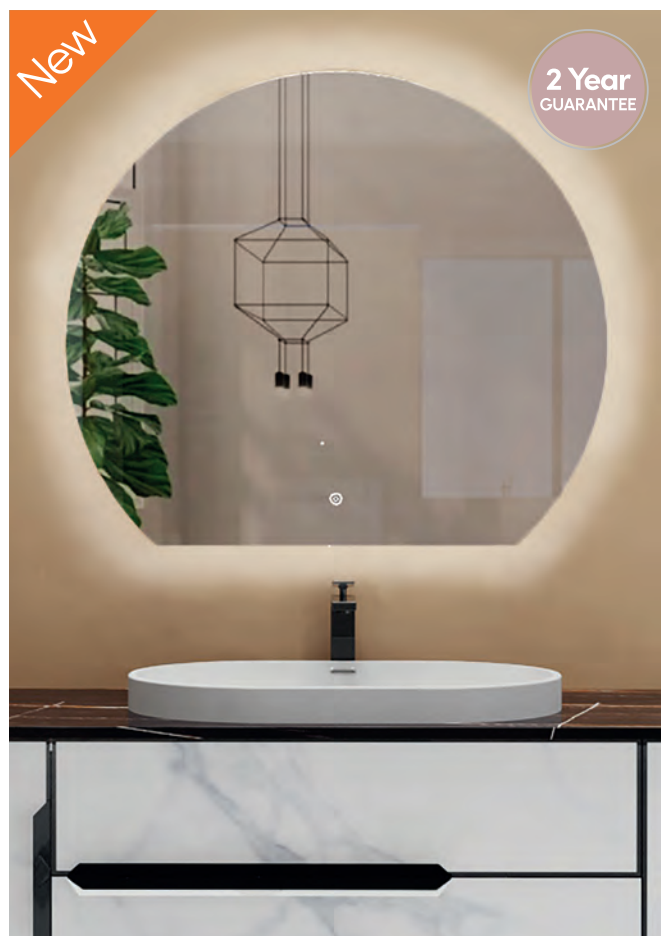

Sophie Pebble LED Touch Mirror w. Demist

- 500x700x30mm
- Touch sensor
- Demist
- Colour change - warm/cool white
- Colour temperature is 3000K/6500K
- Vertical Mounting Only

Code 3070

£289.00

Olive LED Mirror

Olive Semi Circle LED Touch Mirror w. Demist

- 700x800x30mm
- Touch sensor
- Demist
- Colour change - warm/cool white
- Colour temperature is 3000K-6500k
- Horizontal Mounting Only

Code 3072

£354.00

Jacob Teardrop LED Touch Mirror w. Demist