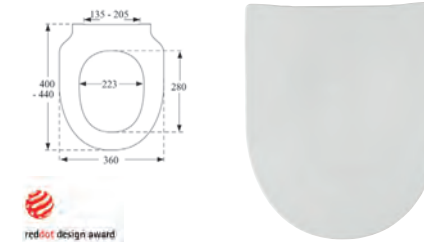

Pressalit Delight
 · Top Fix Adjustable
 · Soft Close
 · Lift Off
 · 492000-D69999

Code 6113 £195.84

Pressalit Calmo
 · Bottom Fix
 · Soft Close
 · Lift Off
 · 556000-D72999

Code 6114 £185.58

Toilet Seats