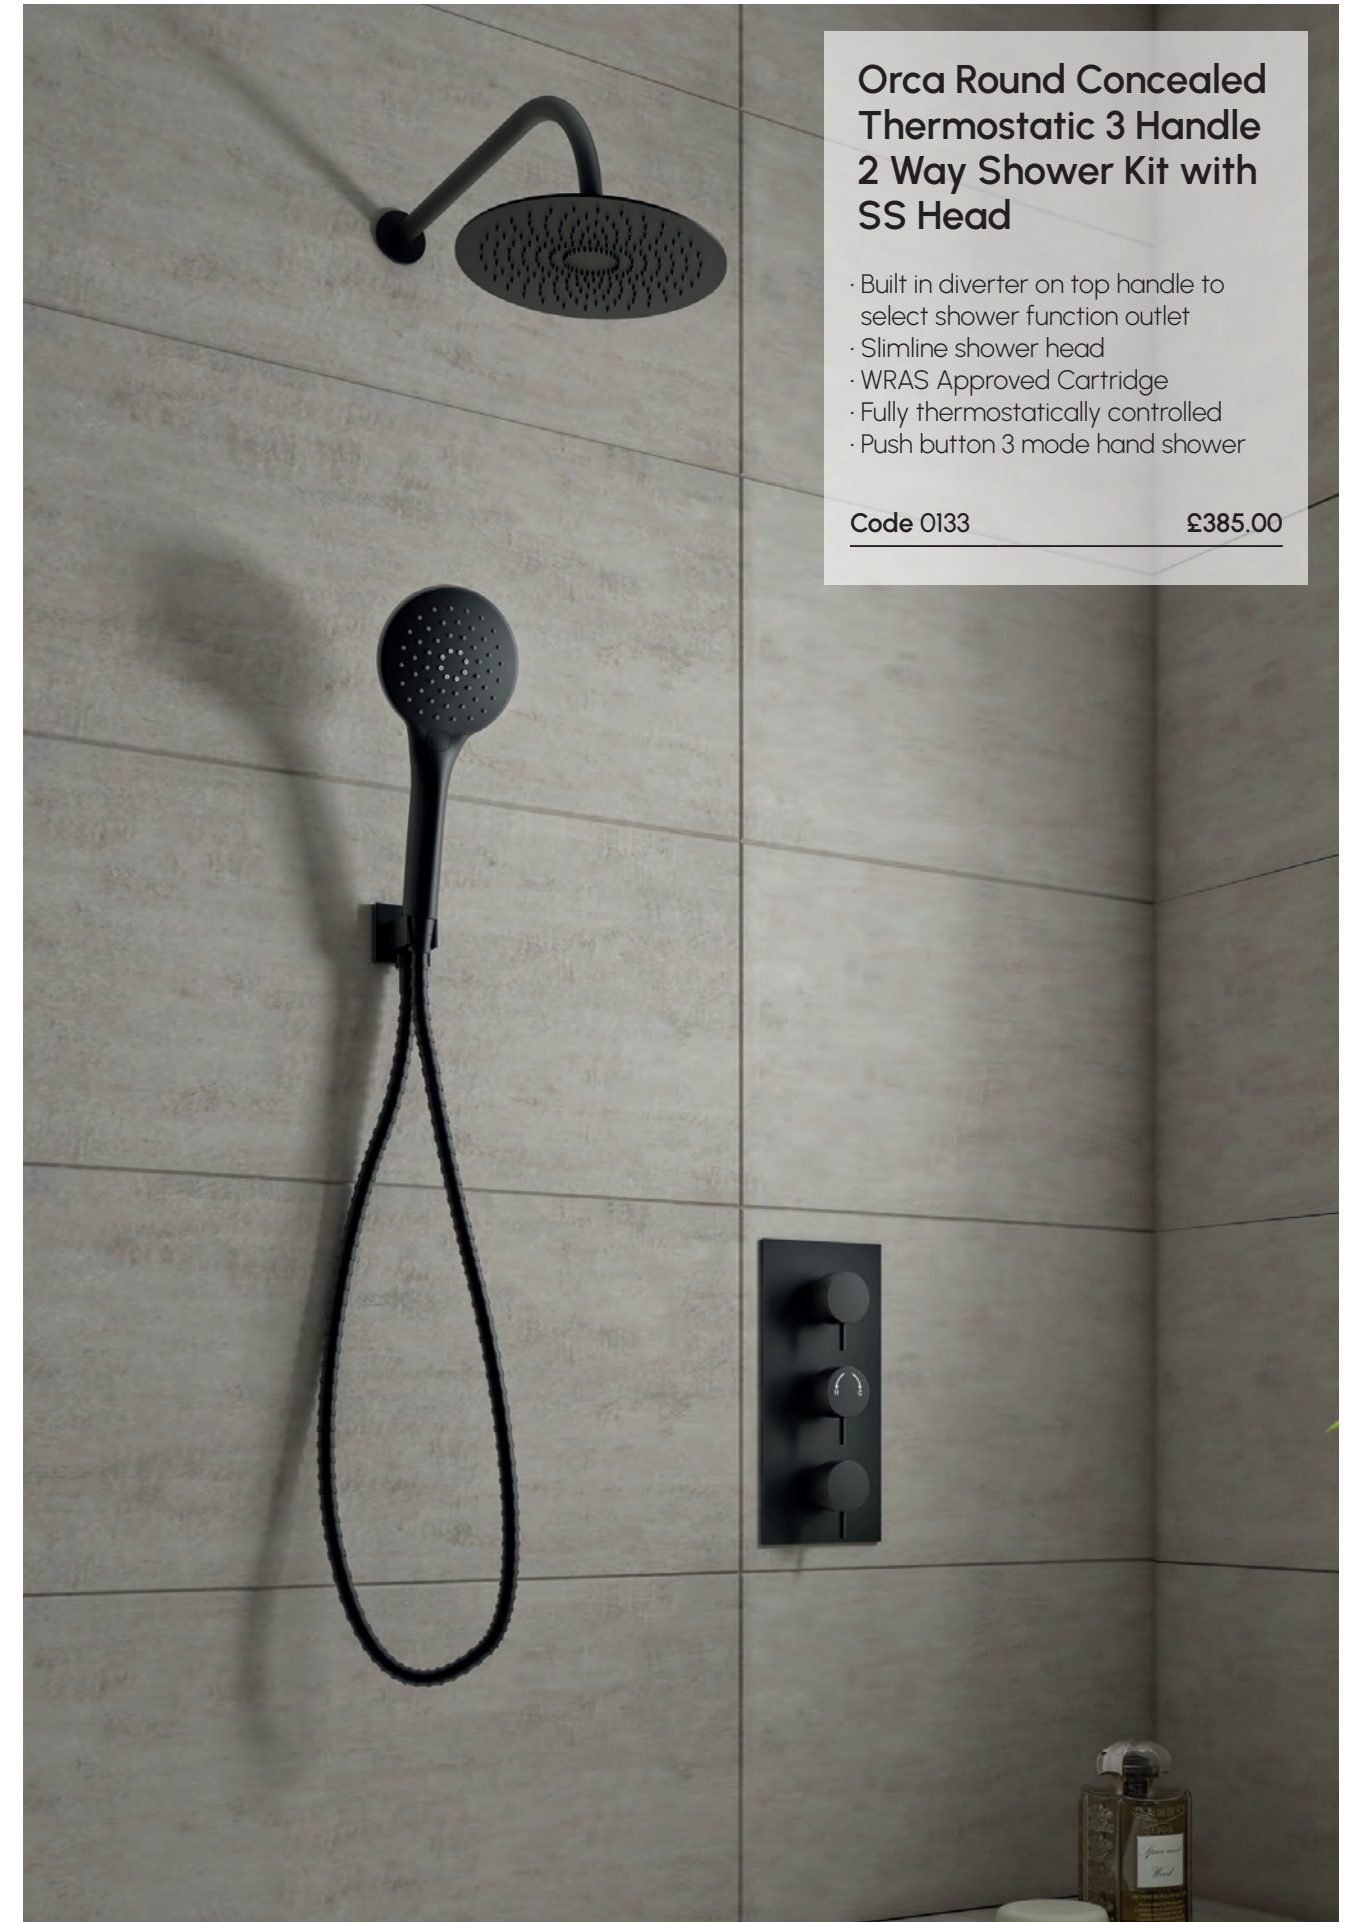

Orca Round Concealed Thermostatic 3 Handle 2 Way Shower Kit with SS Head

- Built in diverter on top handle to select shower function outlet
- Slimline shower head
- WRAS Approved Cartridge
- Fully thermostatically controlled
- Push button 3 mode hand shower

Code 0133	£385.00