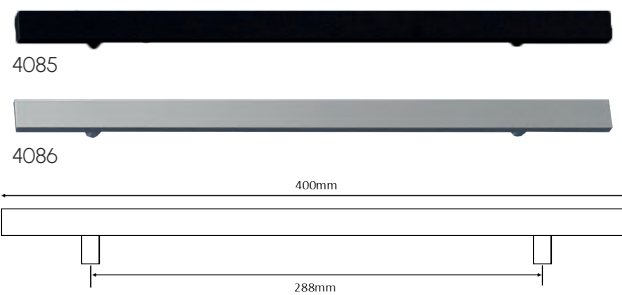

Cabinet Handles

Cabinet Handle 290mm

Code	Color	Price
4085	Black	£12.00
4086	Chrome	£13.00