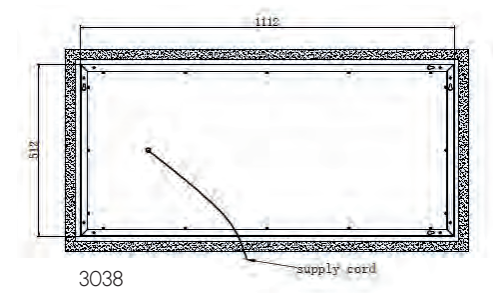

- Touch button
- Demist
- Vertical or horizontal wall mounting

Code	Dimensions	Price
3017	500x45 mm	£258.00
3018	600x45 mm	£297.00
3038	1200x48 mm	£409.00

All Mirrors & Cabinets are compliant to BS:7671 2018 Standard