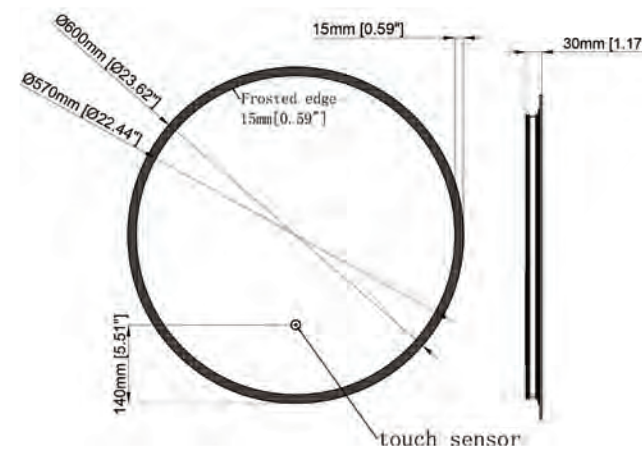

Rosie LED Mirror

Rosie LED Round Touch Mirror

- 600x39mm
- Touch Button
- Demist
- Colour Change - warm/cool white
- Hold button to colour change
- Colour temp is 3000K/6500K (+/-300k)

Code	Color	Price
3047	Black	£322.00
3064	Brushed Brass	£322.00

"All Mirrors & Cabinets are compliant to BS:7671:2018, EN:60598-1:2015/A:2018, EN:60598-2-1:1989, EN:62493:2015"

Delilah LED Mirror

Delilah Orca LED Round Touch Mirror

- 600x40mm
- Touch Button
- Demist
- Colour Change - warm/cool white
- Tap to colour change
- Colour temp is 3000K/6500K (+/-300k)

Code	Color	Price
3048	Black	£354.00
3060	Brushed Brass	£372.00

Mocha Hanging Strap for Delilah Round LED Mirror

- For use with Delilah 3060

Code	Price
3061	£64.00

Lily LED Mirror

Lily Slimline LED Round Touch Mirror

- Touch Button
- Demist
- Colour Change - warm/cool white
- Slimline (3049 + 3050)
- Hold button to colour change
- Colour temp is 3000-6400K

Code	Dimensions	Price
3049	600x30mm slimline	£322.00
3050	800x30mm slimline	£357.00
3063	500x45mm	£227.00

3049