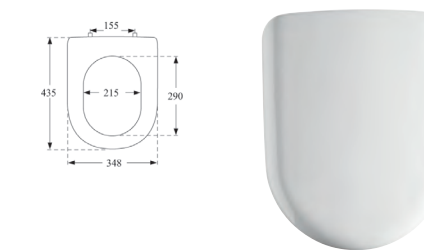

Pressalit Magnum
· Bottom Fix
· Customised for Villeroy & Boch
Magnum, Villeroy & Boch O. novo
· 104000-B33999 - Pergamon
· 104273-B33999 - White

Code 6119 White   £173.34
Code 6120 Pergamon   £173.34