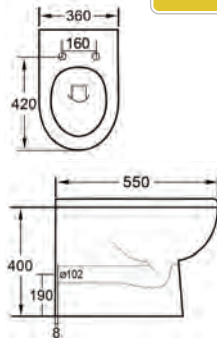

Plumb Essentials D Shape BTW Pan & Soft Close PP Seat

- Rimless
- Soft Close PP Seat
- All Fixings Included

Code 6064 £203.00

Florence Comfort Height

2 Year GUARANTEE

Rimless

Comfort Height

Florence Comfort Height D Shape