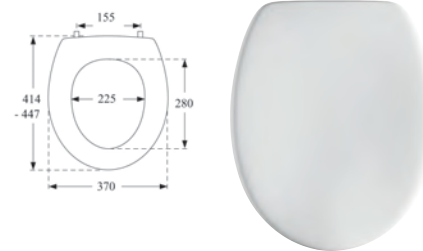

Pressalit T2
· Top Fix Flexi
· 316000-UN4999

Code 6107   £109.59