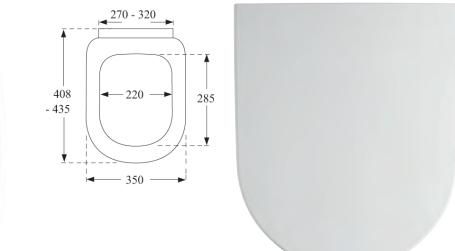

Pressalit 3
· Top Fix Adjustable
· Soft Close
· Lift Off
· 684000-D77999

Code 6118   £190.74