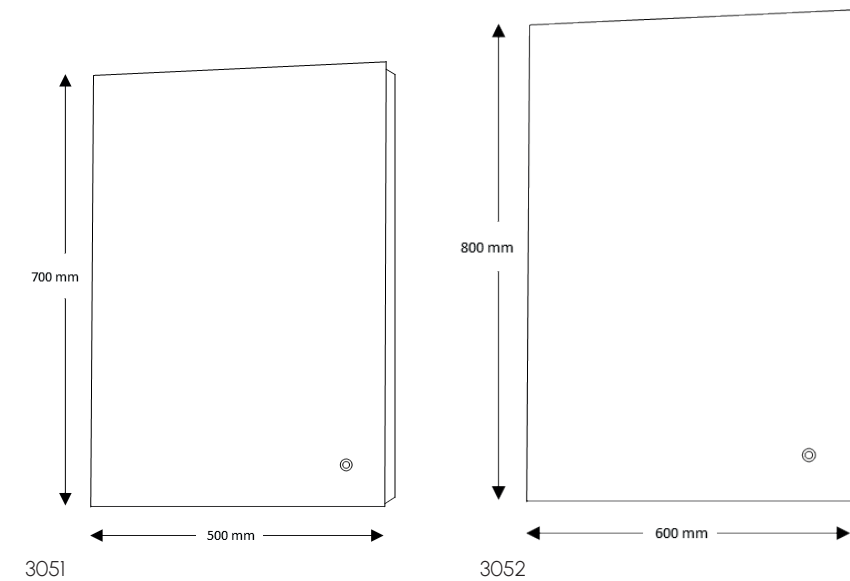

- Touch Button
- Demist

Code	Dimensions	Price
3051	500x700x30mm	£260.00
3052	600x800x30mm	£276.00

"All Mirrors & Cabinets are compliant to BS:7671:2018 , EN:60598-1:2015/A:2018, EN:60598-2-1:1989, EN62493:2015"