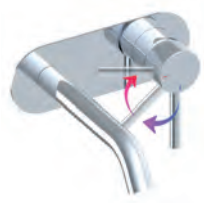

TB+ Bathroom Taps	108	Tap Accessories & Wastes	134
Bathroom Taps	116	Kitchen Taps	136

SCIENCE

New Eco and Cost Saving Technology for your Bathroom

Our brand new range of taps offer combined cold start and eco flow technology reducing energy and water usage, making them extremely efficient and cost reducing. With the fitter in mind these also have our easy fix install nut and are finished in high quality electro plating or PVD coating. TB Plus taps tick all the boxes with stylish ease.