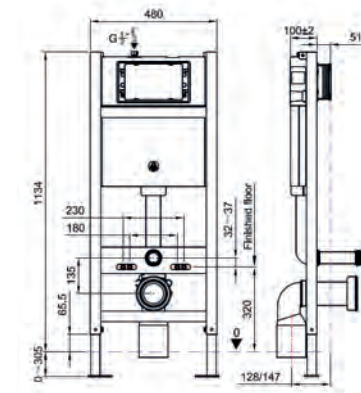

Concealed Cistern Frames

Toilet Frame & Pneumatic Cistern for Wall Hung Toilet

- Overall height adjustment 1135-1460mm
- Galvanized steel
- 0.2-10 Bar operating pressure
- Max Weight 400Kg
- Quiet filling
- 4 and 6 litre flushing

Flush plate not included - choose your flush plate from below

Code 6222 **£307.00**