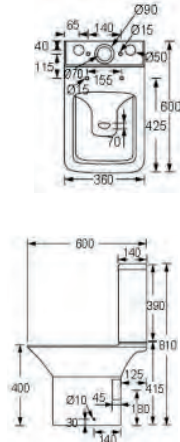

Plumb Essentials

Plumb Essentials

12 Month GUARANTEE

Rimless

For Colour Flush Buttons See Page 57