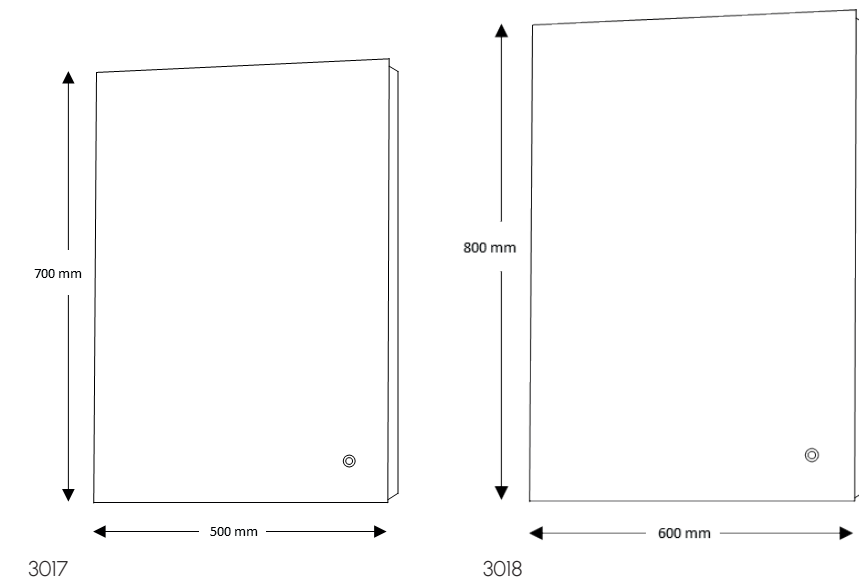

All Mirrors & Cabinets are compliant to BS:7671:2018, EN:60598-1:2015/A:2018, EN:60598-2-1:1989, EN62493:2015