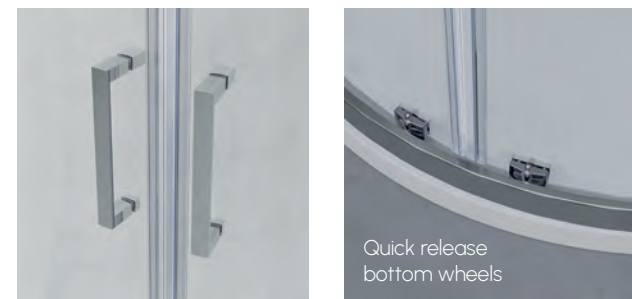

2 Door Quadrant

- 6mm toughened safety glass - 1900mm high
- Chrome Profiles
- Easy clean finish
- Quick release bottom wheels

Code	Size	Adjustment mm	Min.-Max. size mm	Door opening size	Price
7600	800mm	20*	770-790/770-790	407	£388.00
7601	900mm	20*	870-890/870-890	522	£411.00

* for each side