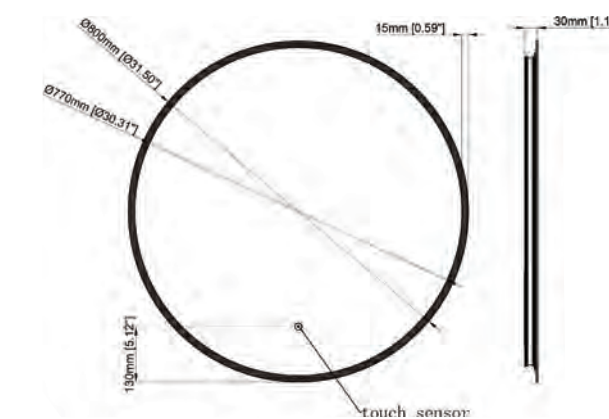

Rosie LED Mirror

Rosie LED Round Touch Mirror

- 600x39mm
- Touch Button
- Demist
- Colour Change - warm/cool white
- Hold button to colour change
- Colour temp is 3000K/6500K (+/-300k)

Code	Color	Price
3047	Black	£322.00
3064	Brushed Brass	£322.00

"All Mirrors & Cabinets are compliant to BS:7671:2018, EN:60598-1:2015/A:2018, EN:60598-2-1:1989, EN:62493:2015"

Delilah LED Mirror

Delilah Orca LED Round Touch Mirror

- 600x40mm
- Touch Button
- Demist
- Colour Change - warm/cool white
- Tap to colour change
- Colour temp is 3000K/6500K (+/-300k)

Code	Color	Price
3048	Black	£354.00
3060	Brushed Brass	£372.00

Mocha Hanging Strap for Delilah Round LED Mirror

- For use with Delilah 3060

Code	Price
3061	£64.00

Lily LED Mirror

Lily Slimline LED Round Touch Mirror

- Touch Button
- Demist
- Colour Change - warm/cool white
- Slimline (3049 + 3050)
- Hold button to colour change
- Colour temp is 3000-6400K

Code	Dimensions	Price
3049	600x30mm slimline	£322.00
3050	800x30mm slimline	£357.00
3063	500x45mm	£227.00

3050