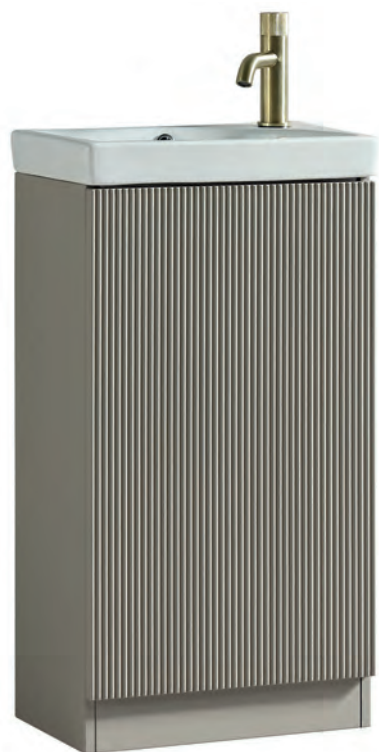

Pre-order for September Delivery

page 48

Plumbo Essentials

New Furniture Ranges

Flauto Mini

Midnight Shadow

Smoked Sage

Country Oak