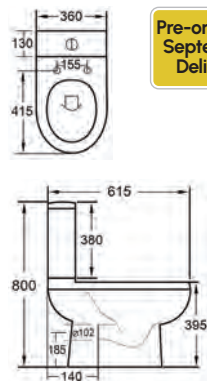

Plumb Essentials Square Rimless CC Pan & Cistern in One Box

- WRAS Fittings
- Soft close PP Seat
- Short projection
- Full shrouded back to wall
- Inlet either left or right side

Code 6061 £307.00

Pre-order for September Delivery

Plumb Essentials D Shape CC Pan & Cistern in one Box with Soft Close PP Seat

- Soft Close PP Seat
- All Fixings Included
- Rimless
- Short Projection

Code 6063 £291.00