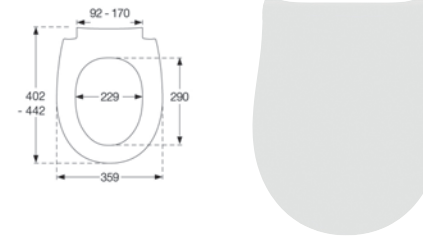

Pressalit Sway Uni
· Top Fix Adjustable
· Soft Close
· Lift Off
· 970000-BL6999

Code 6110   £185.58