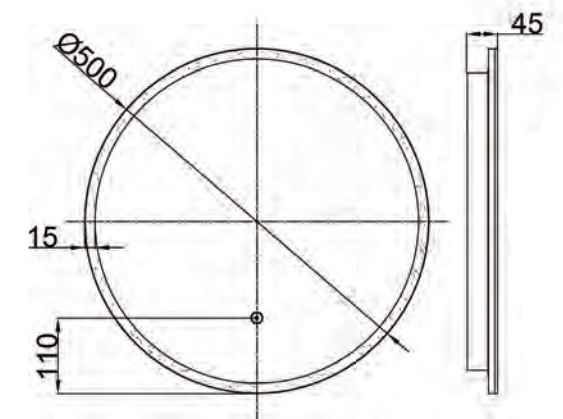

Rosie LED Mirror

Rosie LED Round Touch Mirror

- 600x39mm
- Touch Button
- Demist
- Colour Change - warm/cool white
- Hold button to colour change
- Colour temp is 3000K/6500K (+/-300k)

Code	Color	Price
3047	Black	£322.00
3064	Brushed Brass	£322.00

"All Mirrors & Cabinets are compliant to BS:7671:2018, EN:60598-1:2015/A:2018, EN:60598-2-1:1989, EN:62493:2015"

Delilah LED Mirror

Delilah Orca LED Round Touch Mirror

- 600x40mm
- Touch Button
- Demist
- Colour Change - warm/cool white
- Tap to colour change
- Colour temp is 3000K/6500K (+/-300k)

Code	Color	Price
3048	Black	£354.00
3060	Brushed Brass	£372.00

Mocha Hanging Strap for Delilah Round LED Mirror

- For use with Delilah 3060

Code	Price
3061	£64.00

Lily LED Mirror

Lily Slimline LED Round Touch Mirror

- Touch Button
- Demist
- Colour Change - warm/cool white
- Slimline (3049 + 3050)
- Hold button to colour change
- Colour temp is 3000-6400K

Code	Dimensions	Price
3049	600x30mm slimline	£322.00
3050	800x30mm slimline	£357.00
3063	500x45mm	£227.00

3063