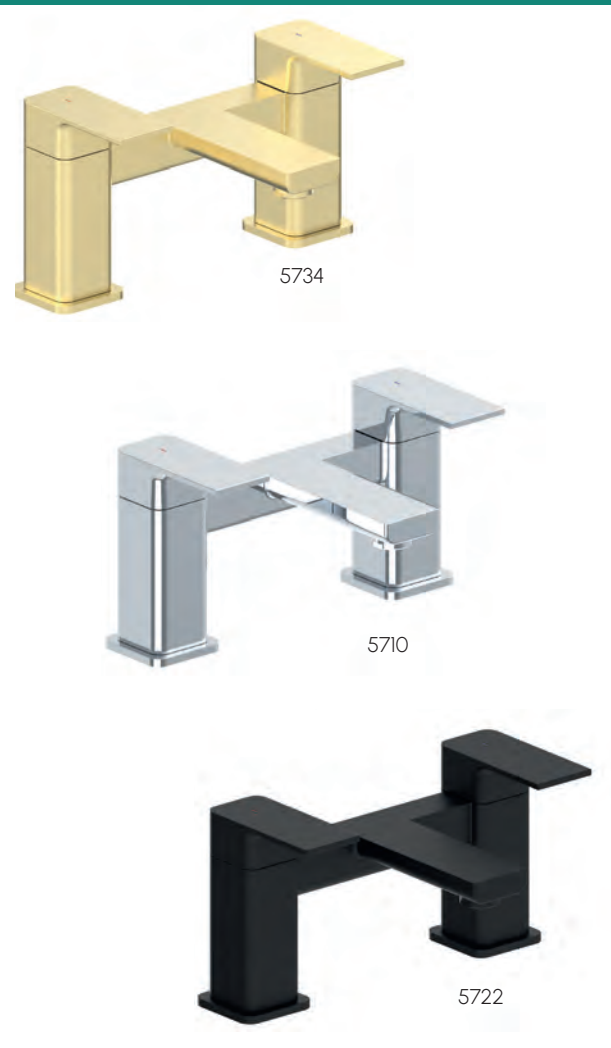

New

Quadrado Square Bath Filler

TB+ Quadrado Square Bath Filler

· Operating Pressure 0.3min - 5 Bar max

Code	Finish	Price
5734	Brushed Brass	£287.00
5710	Chrome	£240.00
5722	Matte Black	£253.00