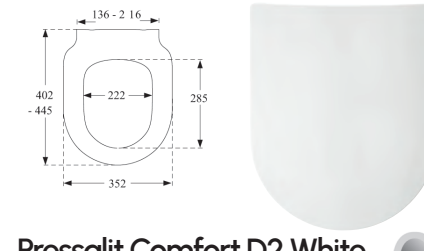

Pressalit Comfort D2 White
· Top Fix Adjustable
· Soft Close
· Lift off
· Customised for Villeroy & Boch,
Architectura, O.Novo, Duravit Me By
Starck, Laufen Pro Comfort
· 1050011-DK3999

Code 6136   £138.90

PRESSALIT® 10 YEAR GUARANTEE 240 KG

Toilet seats for all toilet pans

To make sure your new toilet seat fits perfectly you need to measure the distance between the mounting holes on the toilet (1) & make sure they are within the range shown on the line drawings (2 & 3).

www.pressalit.com/en-uk/toilet-seats/

To check which seat fits your toilet please refer to the intelligent suitability list: