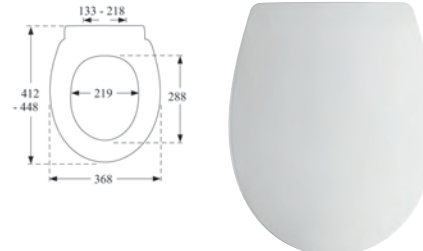

Pressalit T Soft
· Top Fix Adjustable
· Soft Close
· 742000-D02999

Code 6108   £132.09