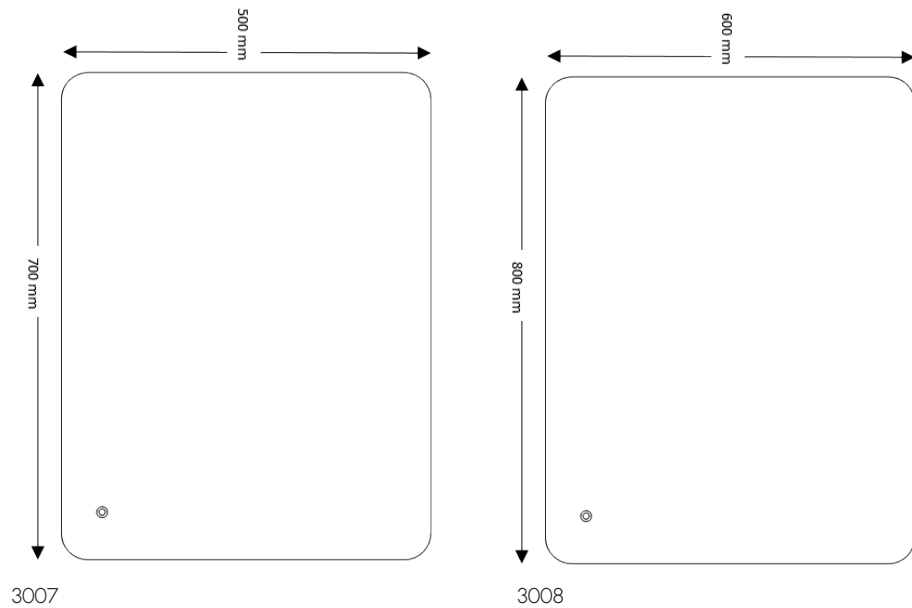

Bea LED Mirror

Backlit LED Touch Mirror

- Touch Button
- Demist
- Vertical or Horizontal Wall Mounting

Code	Dimensions	Price
3007	500x700x45mm	£239.00
3008	600x800x45mm	£298.00

All Mirrors & Cabinets are compliant to BS:7671:2018, EN:60598-1:2015/A:2018, EN:60598-2-1:1989, EN62493:2015

Noah LED Mirror

Noah LED Edge Touch Mirror

- Touch button
- Demist
- Vertical or horizontal wall mounting

Code	Dimensions	Price
3017	500x45 mm	£258.00
3018	600x45 mm	£297.00
3038	1200x48 mm	£409.00

All Mirrors & Cabinets are compliant to BS:7671 2018 Standard

All Mirrors & Cabinets are compliant to BS:7671:2018, EN:60598-1:2015/A:2018, EN:60598-2-1:1989, EN62493:2015