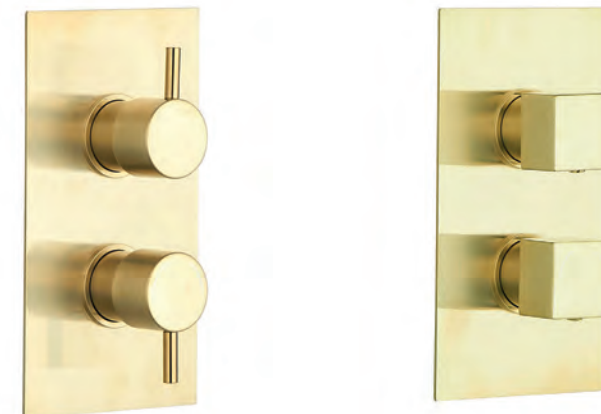

Code	Description	Price
0190	Square, 2 Handle, 2 Outlet Valve	£246.00
0191	Square, 3 Handle, 2 Outlet Valve	£323.00
0192	Round, 2 Handle, 2 Outlet Valve	£241.00
0193	Round, 3 Handle, 2 Outlet Valve	£316.00

0190

0191

0192

0193

Brushed Brass Concealed Thermostatic 2 Way Shower Valve

Code	Description	Price
0294	Round, 2 Handle, 2 Outlet Valve	£218.00
0295	Square, 2 Handle, 2 Outlet Valve	£218.00

0294

0295