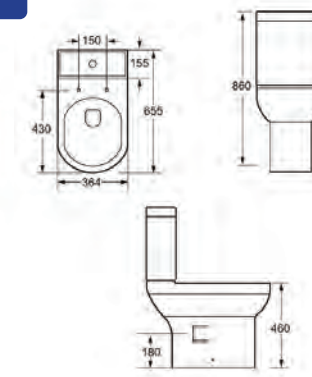

Plumb Essentials D Shape BTW Pan & Soft Close PP Seat

- Rimless
- Soft Close PP Seat
- All Fixings Included

Code 6064 £203.00

Florence Comfort Height

2 Year GUARANTEE

Rimless

Comfort Height

Florence Comfort Height D Shape