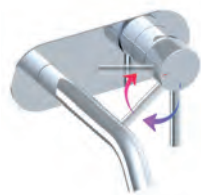

Cold start technology promotes the primary use of cold water for daily tasks which do not require hot water. The tap lever starts in the position to only deliver cold water reducing the carbon emissions and costs associated with heating the water. Unlike our standard mixers where the central start position would have your boiler firing up each time! Of course, if you still want hot water just turn the tap as you normally would to the left.