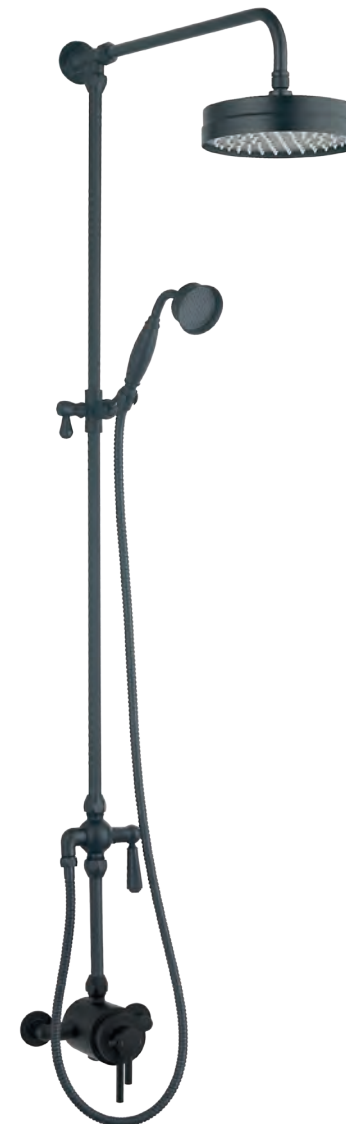

Tenby

A fascination with vintage & Victorian styling has us looking into the past for inspiration. The advances in modern technology we've become accustomed to, marry well with traditional detailing, exposed pipe work & ceramic finishes.

Tenby Traditional Dual Control Shower Kit

- High flow valve
- Brass rigid rail with handset holder and diverter (1215mm)
- 200mm quality brass overhead
- Brass and ceramic hand shower
- Minimum recommended pressure 0.5 bar
- 14.5 litres per minute at 1Bar

Code 0018 Chrome £577.00

195mm outside diameter

Concealing Plate

· For use with 0019 (0018) & 0020

Code 0172 Chrome £84.00

Beaumaris

Beaumaris Modern Traditional Overhead Shower Kit

- Rail adjustable during installation
- 200mm Stainless Steel shower head
- Single mode traditional handset
- Minimum recommended pressure 0.5 bar

Code	Finish	Price
0285	Chrome	£618.00
0286	Black	£655.00
0287	Brushed Brass	£721.00

0286

Exposed Shower Kits