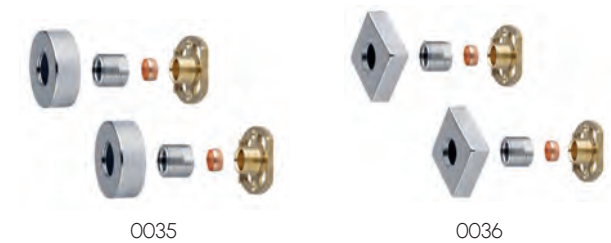

0297

Shower Accessories

Brass Shower Elbow Wall Outlet with Shower Handset

· with 1.5m stainless hose

Code			
0072	Round		£38.00
0073	Square		£40.00

Tenby Traditional Wall Outlet Handset Kit

· with 1.5m stainless hose
· brass body
· ceramic handle

Code	Price
0114	£62.00

Wall Outlet Elbow with Bracket, Hose & Handset

· 3 mode push button

Code				
0292	Brushed Brass	Round		£66.00
0188	Black	Round		£52.00
0293	Brushed Brass	Square		£66.00
0189	Black	Square		£52.00

Brushed Brass Wall Outlet Arms

· 345mm + 50mm thread
· Square

Code			
0069	Chrome		£29.00
0299	Brushed Brass		£42.00
0183	Black		£36.00

Ceiling Outlet Arms

· 250mm + 50mm thread

Code				
0061	Chrome Round			£27.00
0184	Black Round			£33.00
0062	Chrome Square			£27.00
0185	Black Square			£33.00

Plumb Essentials Easy Fit Brackets (No Shroud)

Code	Price
0229	£13.50

Easy Fit Kits

Code			
0035	Round		£15.00
0036	Square		£16.00

Tenby Traditional Hand Shower

· Brass body

Code	Price
0089	£30.00

3 Chrome Shower Handset