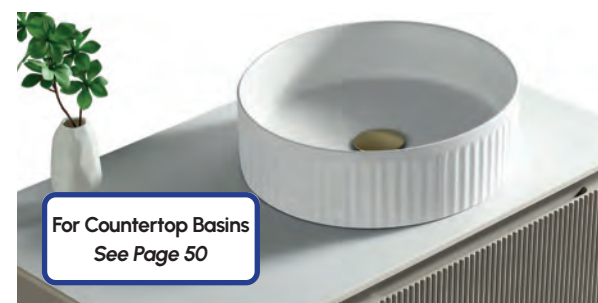

For Flauto Wall Mounted Cabinet See Page 24

2 Year GUARANTEE

Soft Close

4438 4439 4440 4441

4406 4407 4408 4409

For Countertop Basins See Page 50

Flauto Countertop

Flauto 1000mm Wall Hung Vanity with 2 Side Storage Sintered Stone Counter Top