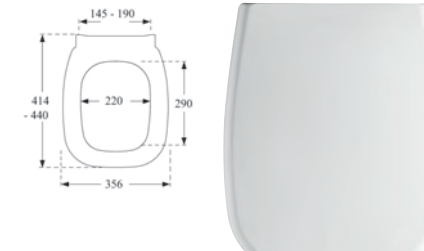

Pressalit Code
· Bottom Fix Adjustable
· Soft Close
· Customised for Duravit D-Code
· 778000-DD7999

Code 6117   £123.78