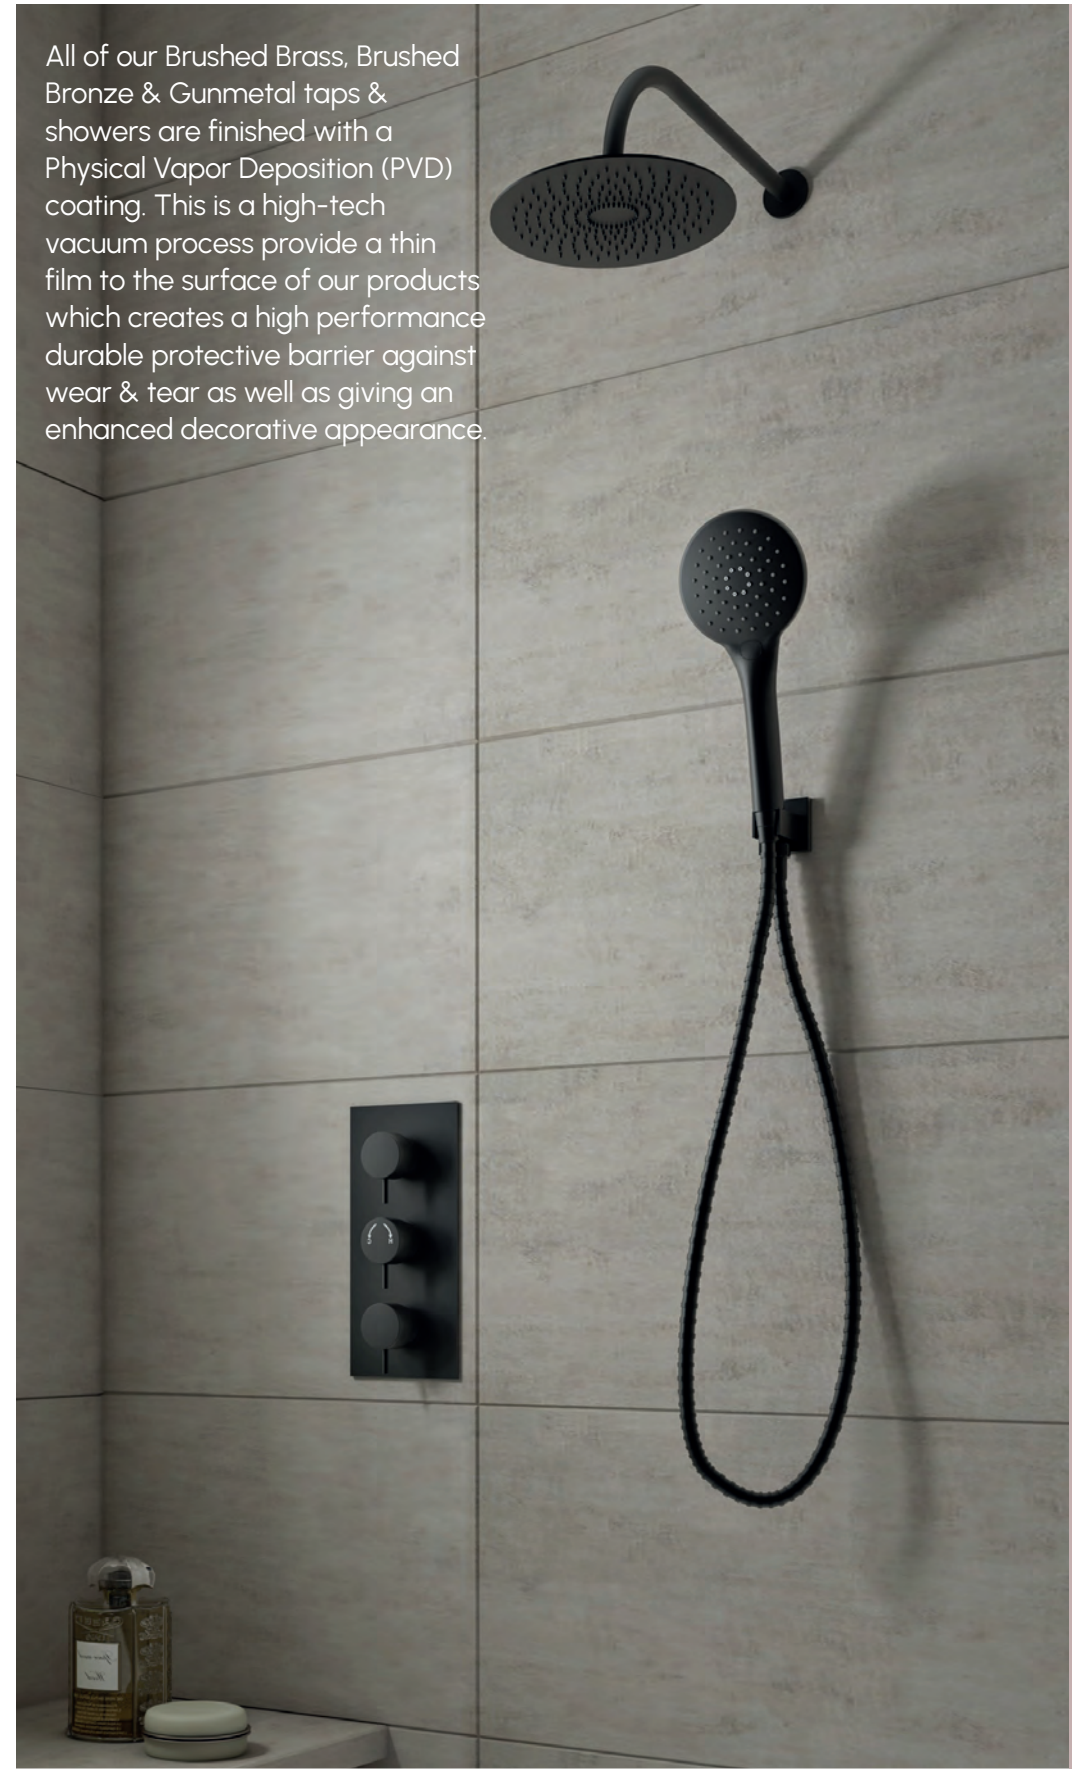

Code 0138 £15.00

Menai Premium
Round Thermostatic
Overhead Shower Kit
Code 0355

see page 76

All of our Brushed Brass, Brushed Bronze & Gunmetal taps & showers are finished with a Physical Vapor Deposition (PVD) coating. This is a high-tech vacuum process provide a thin film to the surface of our products which creates a high performance durable protective barrier against wear & tear as well as giving an enhanced decorative appearance.