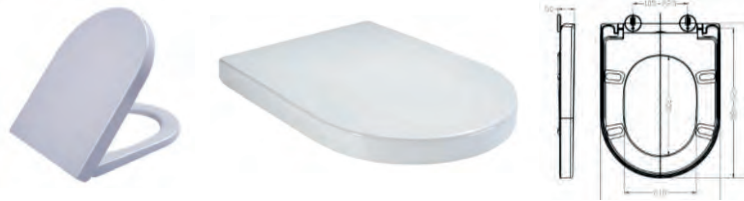

Dee Soft Close Seat

- White
- Quick release quick fit
- Adjustable stainless steel fittings
- Universal fit to most standard D shape pans

Code 6102 **£60.00**