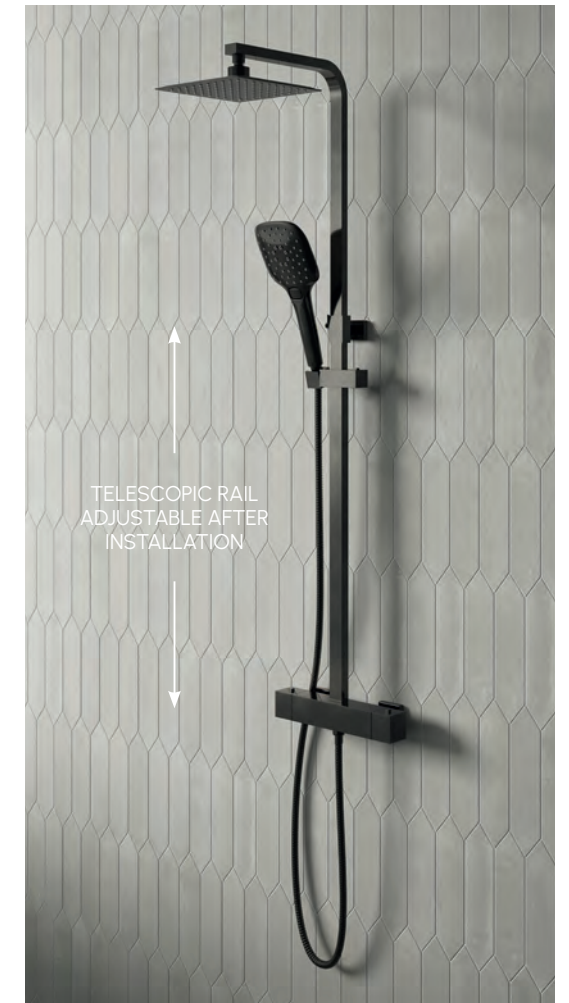

Code 0018 Chrome £577.00

195mm outside diameter

Concealing Plate

· For use with 0019 (0018) & 0020

Code 0172 Chrome £84.00

Beaumaris

Beaumaris Modern Traditional Overhead Shower Kit

- Rail adjustable during installation
- 200mm Stainless Steel shower head
- Single mode traditional handset
- Minimum recommended pressure 0.5 bar

Menai Premium Round Thermostatic Overhead Shower Kit

- Slimline stainless steel heads
- 3 mode push button shower handset
- Minimum recommended pressure 0.5 bar
- Rail adjustable from 820-1200mm

Code	Finish	Price
0002	Chrome	£256.00
0131	Black	£294.00
0271	Brushed Brass	£351.00
0273	Gunmetal	£368.00
0355	Brushed Bronze	£368.00

Menai Premium Square

With sleek & modern styling the Menai adds a premium quality to your own home.

Menai Premium Square Thermostatic Overhead Shower Kit

- Slimline stainless steel heads
- 3 mode push button shower handset
- Minimum recommended pressure 0.5 bar
- Rail adjustable from 870-1240mm

Code	Finish	Price
0001	Chrome	£298.00
0130	Black	£351.00
0270	Brushed Brass	£384.00
0272	Gunmetal	£401.00

Plumb Essentials

Plumb Essential Round Thermostatic Overhead Shower Kit

- Stainless Steel Rail adjustable after installation
- Rail adjustable from 820-1270mm
- 200mm Stainless Steel Showerhead
- 3 mode handset
- Minimum recommended pressure 0.5 bar