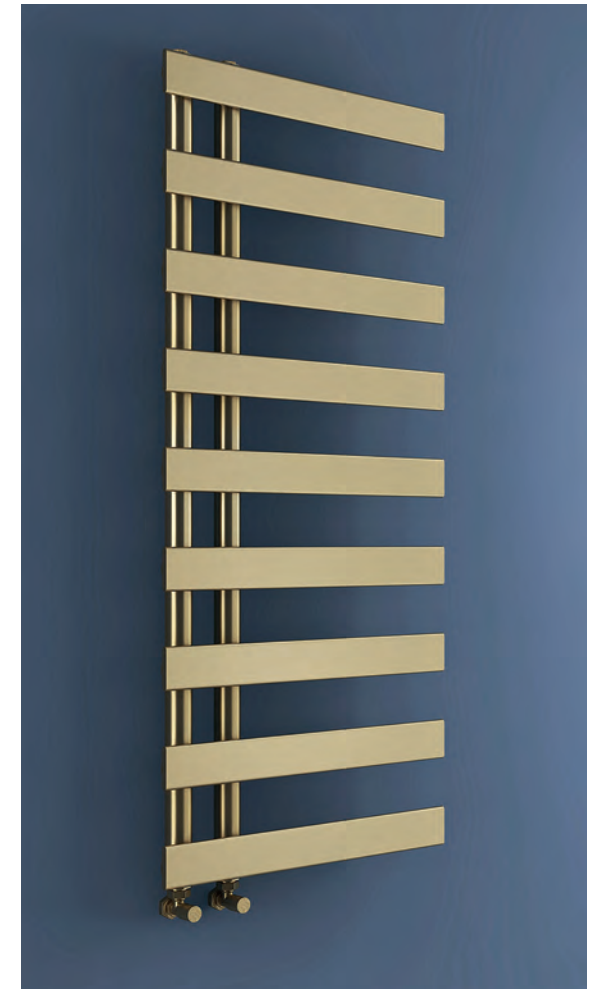

Chrome

Code	Centres	Bars	Size	BTU	Price
2182	80	9	1156x500mm	1093	£378.00
2183	80	12	1564x500mm	1471	£473.00